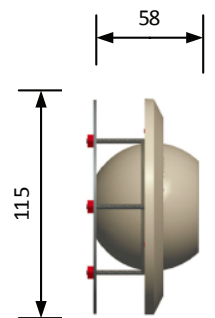

- Mini Ceiling Mount UFO Shape Dome
- Integrated IR Light Option
- Up to 3 Mega Pixel
- Synchronize Audio Input

Technical Details	Resolution		
	1.0MP	1.3MP	3.0MP
Video Compression	H.264, MJPEG	H.264, MJPEG	H.264, MJPEG
Image Sensor	1/4", 1.0 MP, CMOS	1/3", 1.3MP, CMOS	1/3" CMOS, 3.1MP,
Max Video Resolution	1280Hx800V	1280H x 960V	2048Hx1536V
Max Frame Rate	1280x720 -30fps	1280x960 – 25fps 1280x720 – 30fps	2048x1536 -15fps 1920x1080 – 30fps
Lens	f=2.8mm or f=3.6mm		
IR Light	2x IR Light, 15m		
Day/Night	IR Cut Control		
Min. illumination	0.05Lux (0 Lux with IR)		
Min. illumination Response	3.30 V/lux-sec (550nm)	5.48 V/lux-sec (550nm)	1.90 V/lux-sec (550nm)
Wide Dynamic Range	100db	110db	100db
Video Output	NTSC or PAL Complex video signal		
Video Compression Type	Video Stream / Complex Video Stream		
Compressed Video Output rate	32Kbps - 8Mbps		
Audio Input	MIC IN		
Audio Output	Linear output (LINEOUT › 600Ω, Optional)		
Audio Compression Standard	G.711 u/A, AAC		
Audio Compression Rate	16-96kbps › support8-16KHz		
Network Connection	RJ45 10M/100M Ethernet		
Power	PoE Splitter, IEEE 802.3af		
Operation Temperature	-20°C – 50°C		

Options	Available Model		
	1.0MP	1.3MP	3.0MP
2.8mm Lens, White, IR light	PU10P1R-28	PU13P1R-28	PU30P1R-28
3.6mm Lens, White, IR light	PU10P1R-36	PU13P1R-36	PU30P1R-36
2.8mm Lens, White	PU10P1N-28	PU13P1N-28	PU30P1N-28
3.6mm Lens, White	PU10P1N-36	PU13P1N-36	PU30P1N-36